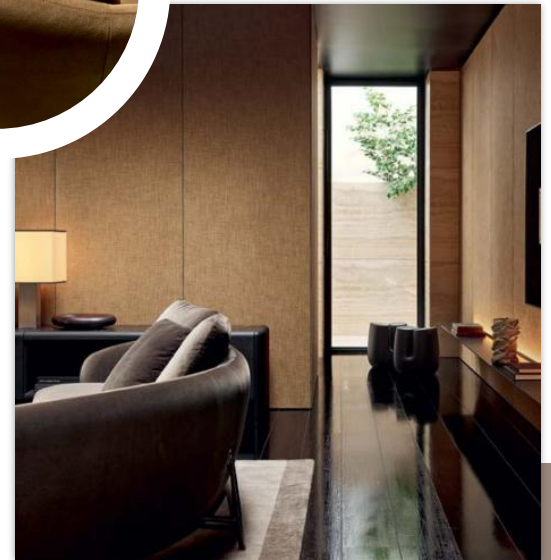

SF-MOD-110