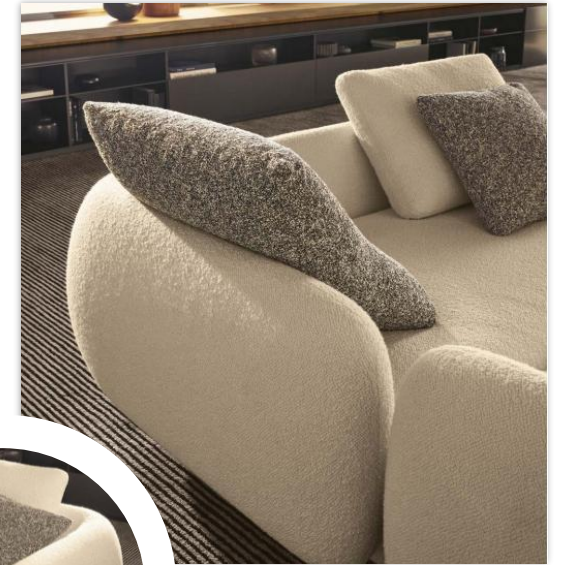

SF-HZN-110

Available in custom lengths and modular arrangements—from an intimate lounge to the grand, extended daybed configuration

CH-MOD-105

A sculptural lounge chair designed for modern interiors. Upholstered in a soft, textured fabric with gently curved lines, it offers inviting comfort while maintaining a refined, contemporary silhouette. Slim metal legs add a light, elegant touch

SF-MOD-110

This curve Sofa introduces a soft, sculptural flow to the interior. Its arched silhouette with its continuous, sweeping backrest creates an intimate, sheltered seating experience designed to encourage conversation and movement within a room.

图片来自网络，仅为排版示意

SF-MOD-115

SF-MOD-120

Upholstered in a textured, cloud-like fabric, it offers exceptional comfort while bringing a refined, modern elegance to contemporary living spaces.

SF-MOD-120

SF-HZN-115

Upholstered in a textured, cloud-like fabric, it offers exceptional comfort while bringing a refined, modern elegance to contemporary living spaces.

SF-MOD-130

SF-HZN-120

Upholstered in a textured, cloud-like fabric, it offers exceptional comfort while bringing a refined, modern elegance to contemporary living spaces.