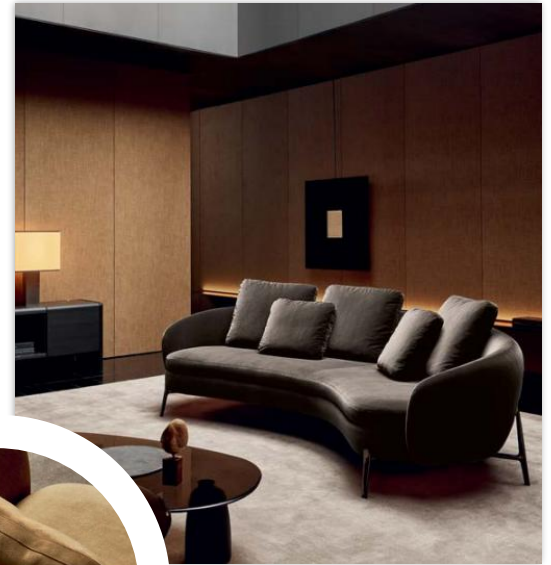

SF-MOD-110