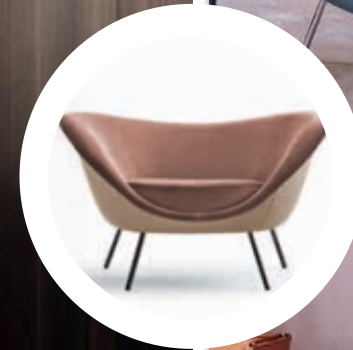

CH-MOD-110