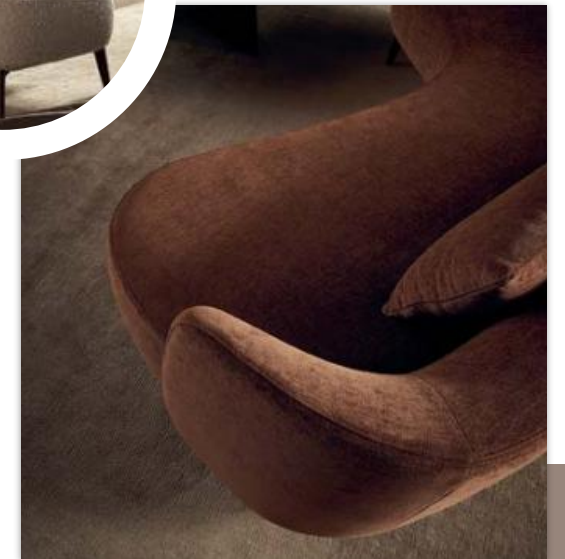

SF-HZN-110

Available in custom lengths and modular arrangements—from an intimate lounge to the grand, extended daybed configuration

CH-MOD-105

A sculptural lounge chair designed for modern interiors. Upholstered in a soft, textured fabric with gently curved lines, it offers inviting comfort while maintaining a refined, contemporary silhouette. Slim metal legs add a light, elegant touch

SF-MOD-105

A contemporary curved sofa that brings warmth and elegance to modern living spaces. Upholstered in rich, textured fabric, its generous proportions and flowing silhouette invite relaxed seating while making a refined design statement. Ideal as a centerpiece

SF-MOD-110

This curve Sofa introduces a soft, sculptural flow to the interior. Its arched silhouette with its continuous, sweeping backrest creates an intimate, sheltered seating experience designed to encourage conversation and movement within a room.